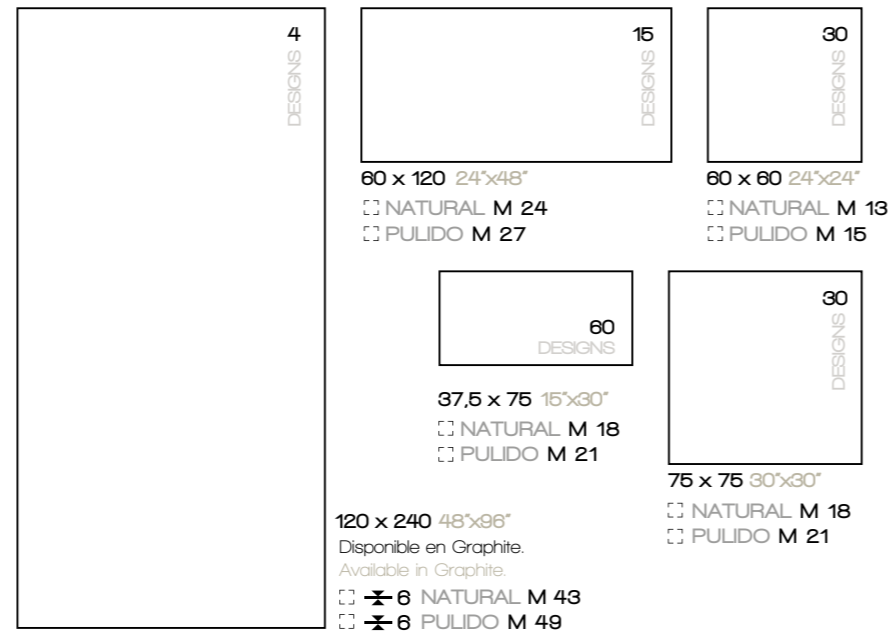

PEARL

DEC. PEARL

SILVER

DEC. SILVER

TAN

DEC. TAN

GRAPHITE

DEC. GRAPHITE

## FORMATS

## BASE DECORADA

DECOR FEATURE

Dec. Sassari

Disponible en todos los colores, para los formatos 60x120, 75x75 y 60x60.  
Available in all colours, for 60x120, 75x75 and 60x60 sizes.

10 diseños diferentes servidos aleatoriamente.  
10 different designs randomly served.

# TAU

Wall tile Dec. Sassari Silver 60x120, floor tile Sassari Silver 60x120.